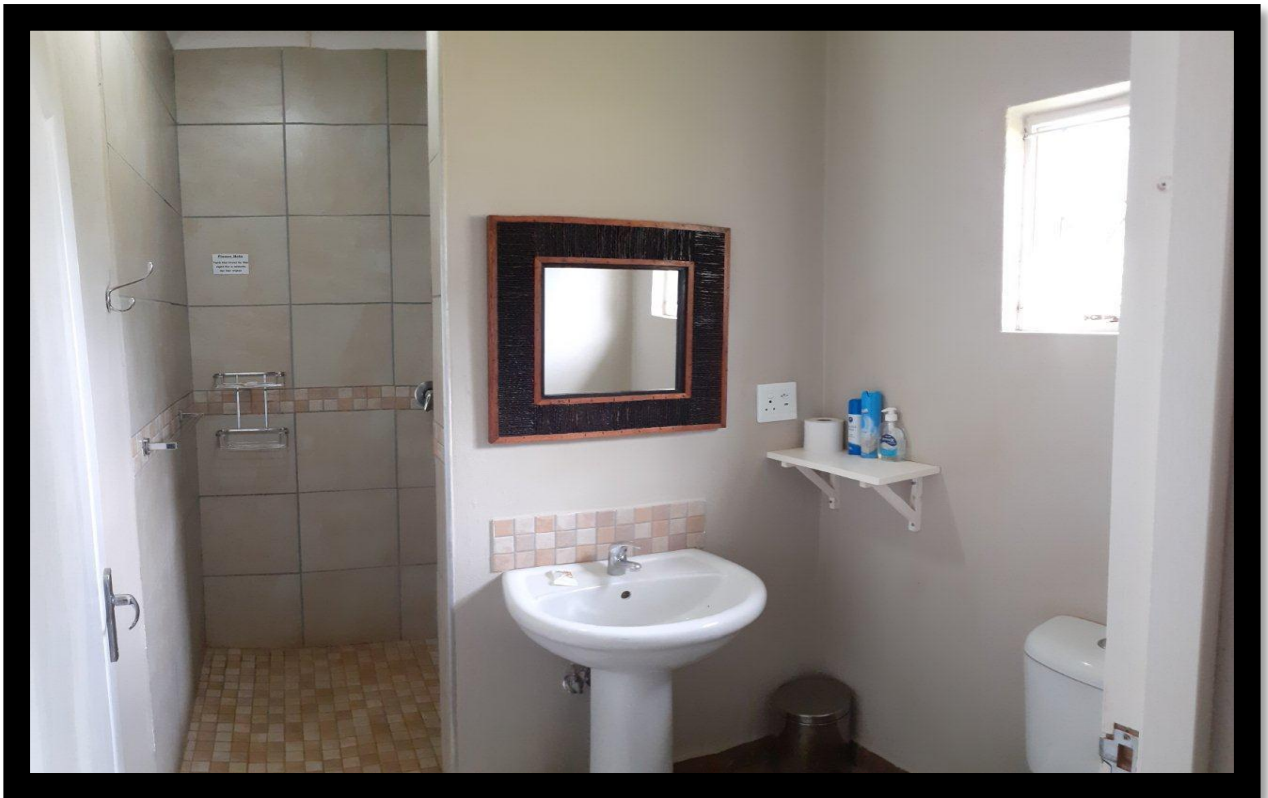

Dogs 4 Wildlife, Waunbricks, St Clears, Carmarthen, SA33 4NH
Tel: 01994 230632   Mobile: 07900030041
Email: info@dogs4wildlife.org
www.dogs4wildlife.org